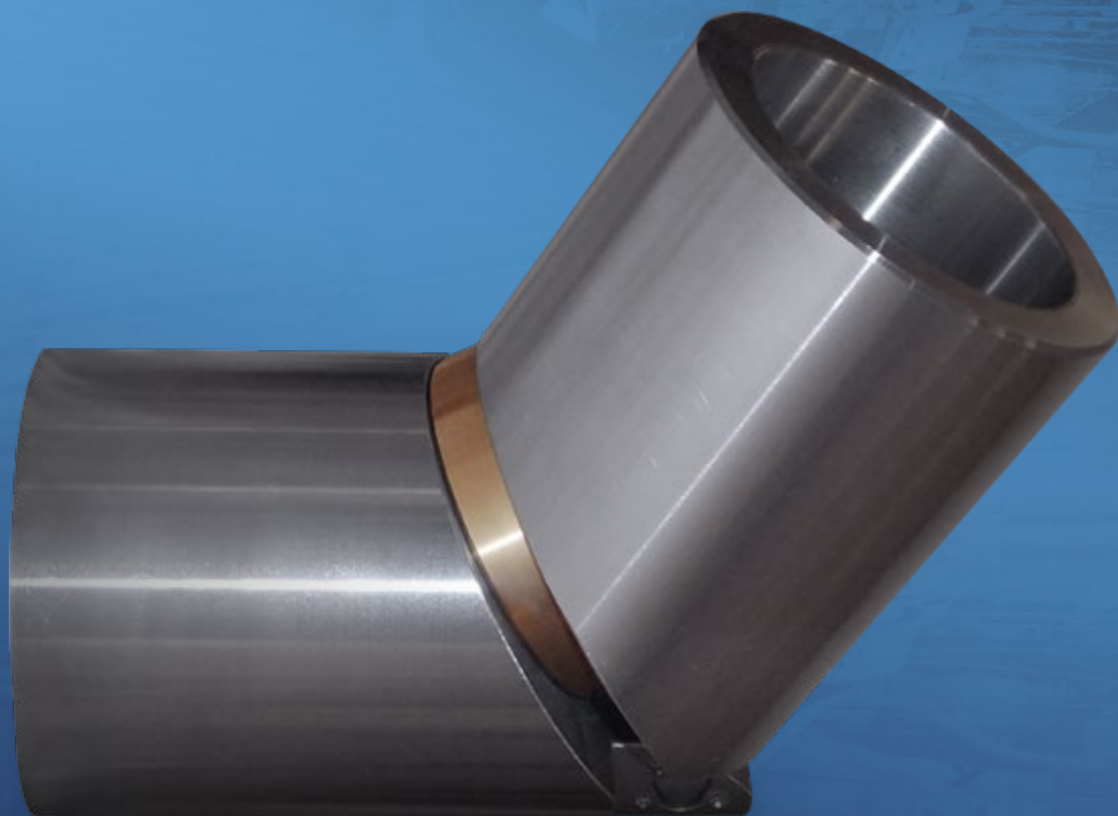

ROTARY UNIONS - GIUNTI ROTANTI

English version

Versione italiana

E
series

www.girol.it/br/

SIMPLE ELBOW - FOR FIXED SYPHONS

Snodo semplice - Per sifoni fissi

CODE Codice	A	B	C	D
E-0025-00-X0	1/4" BSP	21,5 0,846	16 0,629	33 1,299
E-0037-00-X0	3/8" BSP	28 1,102	21 0,826	40 1,578
E-0050-00-X0	1/2" BSP	35 1,377	26 1,023	49 1,929
E-0075-00-X0	3/4" BSP	40 1,574	31 1,220	58 2,283
E-0100-00-X0	1" BSP	50 1,968	36 1,417	65 2,559
E-0125-00-X0	1" 1/4 BSP	60 2,362	46 1,811	78 3,070
E-0150-00-X0	1" 1/2 BSP	65 2,559	51 2,007	87 3,425
E-0200-00-X0	2" BSP	80 3,149	51 2,007	93 3,661
E-0250-00-X0	2" 1/2 BSP	100 3,937	60 2,362	170 6,692
E-0300-00-X0	3" BSP	120 4,724	108 4,251	182 7,165

Main features

- 1) Special version on request
- 2) Stainless steel AISI 420 with brass bush
- 3) Size from 1/4" to 3" GAS

Caratteristiche principali

- 1) Versioni speciali su richiesta
- 2) Acciaio Inox AISI con boccola in bronzo
- 3) Disponibili grandezze da 1/4" a 3" GAS