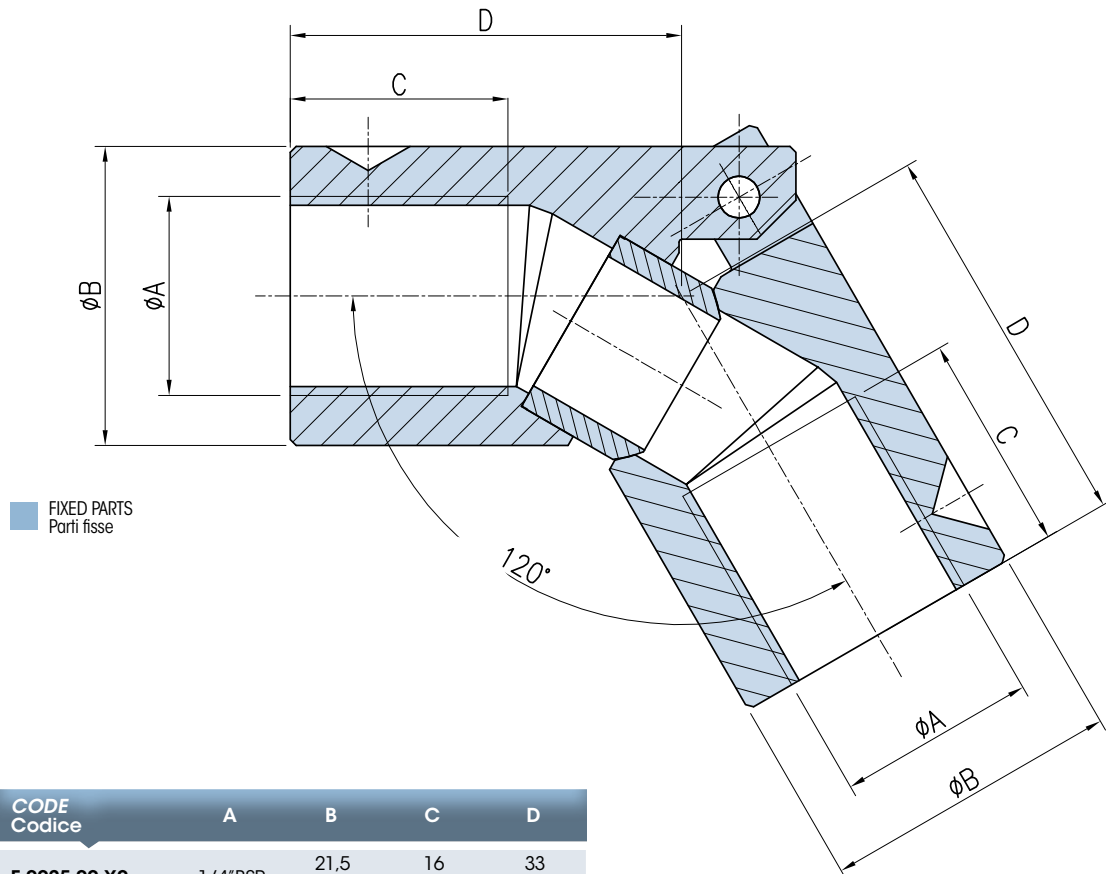

ROTARY UNIONS - GIUNTI ROTANTI

English version

Versione italiana

E
series

www.girol.it/br/

SIMPLE ELBOW - FOR FIXED SYPHONS

Snodo semplice - Per sifoni fissi

CODE Codice	A	B	C	D
E-0025-00-X0	1/4" BSP	21,5 0,846	16 0,629	33 1,299
E-0037-00-X0	3/8" BSP	28 1,102	21 0,826	40 1,578
E-0050-00-X0	1/2" BSP	35 1,377	26 1,023	49 1,929
E-0075-00-X0	3/4" BSP	40 1,574	31 1,220	58 2,283
E-0100-00-X0	1" BSP	50 1,968	36 1,417	65 2,559
E-0125-00-X0	1" 1/4 BSP	60 2,362	46 1,811	78 3,070
E-0150-00-X0	1" 1/2 BSP	65 2,559	51 2,007	87 3,425
E-0200-00-X0	2" BSP	80 3,149	51 2,007	93 3,661
E-0250-00-X0	2" 1/2 BSP	100 3,937	60 2,362	170 6,692
E-0300-00-X0	3" BSP	120 4,724	108 4,251	182 7,165

Main features

- 1) Special version on request
- 2) Stainless steel AISI 420 with brass bush
- 3) Size from 1/4" to 3" GAS

Caratteristiche principali

- 1) Versioni speciali su richiesta
- 2) Acciaio Inox AISI con boccola in bronzo
- 3) Disponibili grandezze da 1/4" a 3" GAS